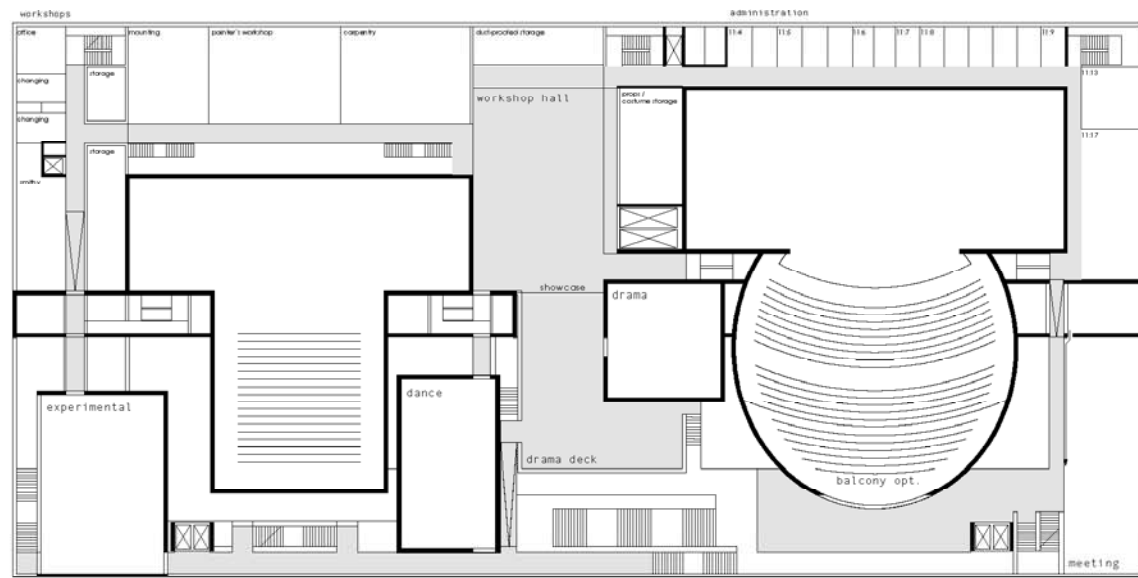

A NEW ARTS CENTRE/THEATRE BUILDING IN SUNDSVALL

M 1:1000

"FACE-TO-FACE"

A NEW ARTS CENTRE/THEATRE BUILDING IN SUNDSVALL

E + 10,875 / + 12,00

E + 7,25 / + 8,55

E + 3,625 / + 5,10

SECTION AUDITORIUM I

SECTION AUDITORIUM III

SECTION AUDITORIUM II

A NEW ARTS CENTRE/THEATRE BUILDING IN SUNDSVALL

NORTH ELEVATION

SOUTH ELEVATION

EAST ELEVATION

WEST ELEVATION

E 0.00

"FACE-TO-FACE"

A NEW ARTS CENTRE/THEATRE BUILDING IN SUNDSVALL

E-3,00

E-3,25

"FACE-TO-FACE"