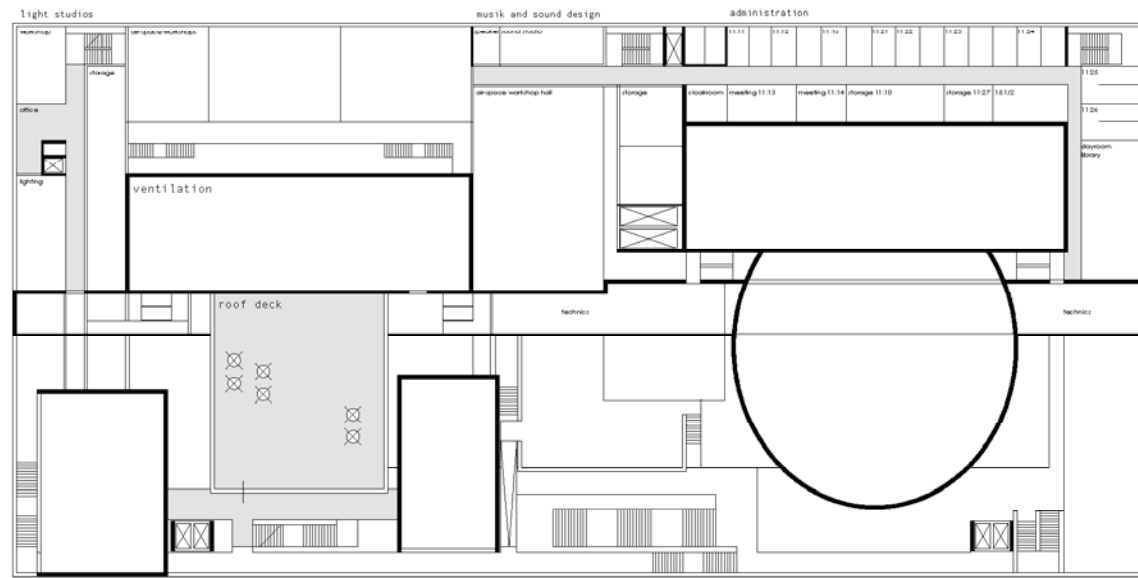

A NEW ARTS CENTRE/THEATRE BUILDING IN SUNDSVALL

M 1:1000

"FACE-TO-FACE"

A NEW ARTS CENTRE/THEATRE BUILDING IN SUNDSVALL

E + 10,875 / + 12,00

E + 7,25 / + 8,55

E + 3,625 / + 5,10

SECTION AUDITORIUM I

SECTION AUDITORIUM III

SECTION AUDITORIUM II

A NEW ARTS CENTRE/THEATRE BUILDING IN SUNDSVALL

NORTH ELEVATION

SOUTH ELEVATION

EAST ELEVATION

WEST ELEVATION

E 0.00

"FACE-TO-FACE"

A NEW ARTS CENTRE/THEATRE BUILDING IN SUNDSVALL

E-3,00

E-3,25

"FACE-TO-FACE"