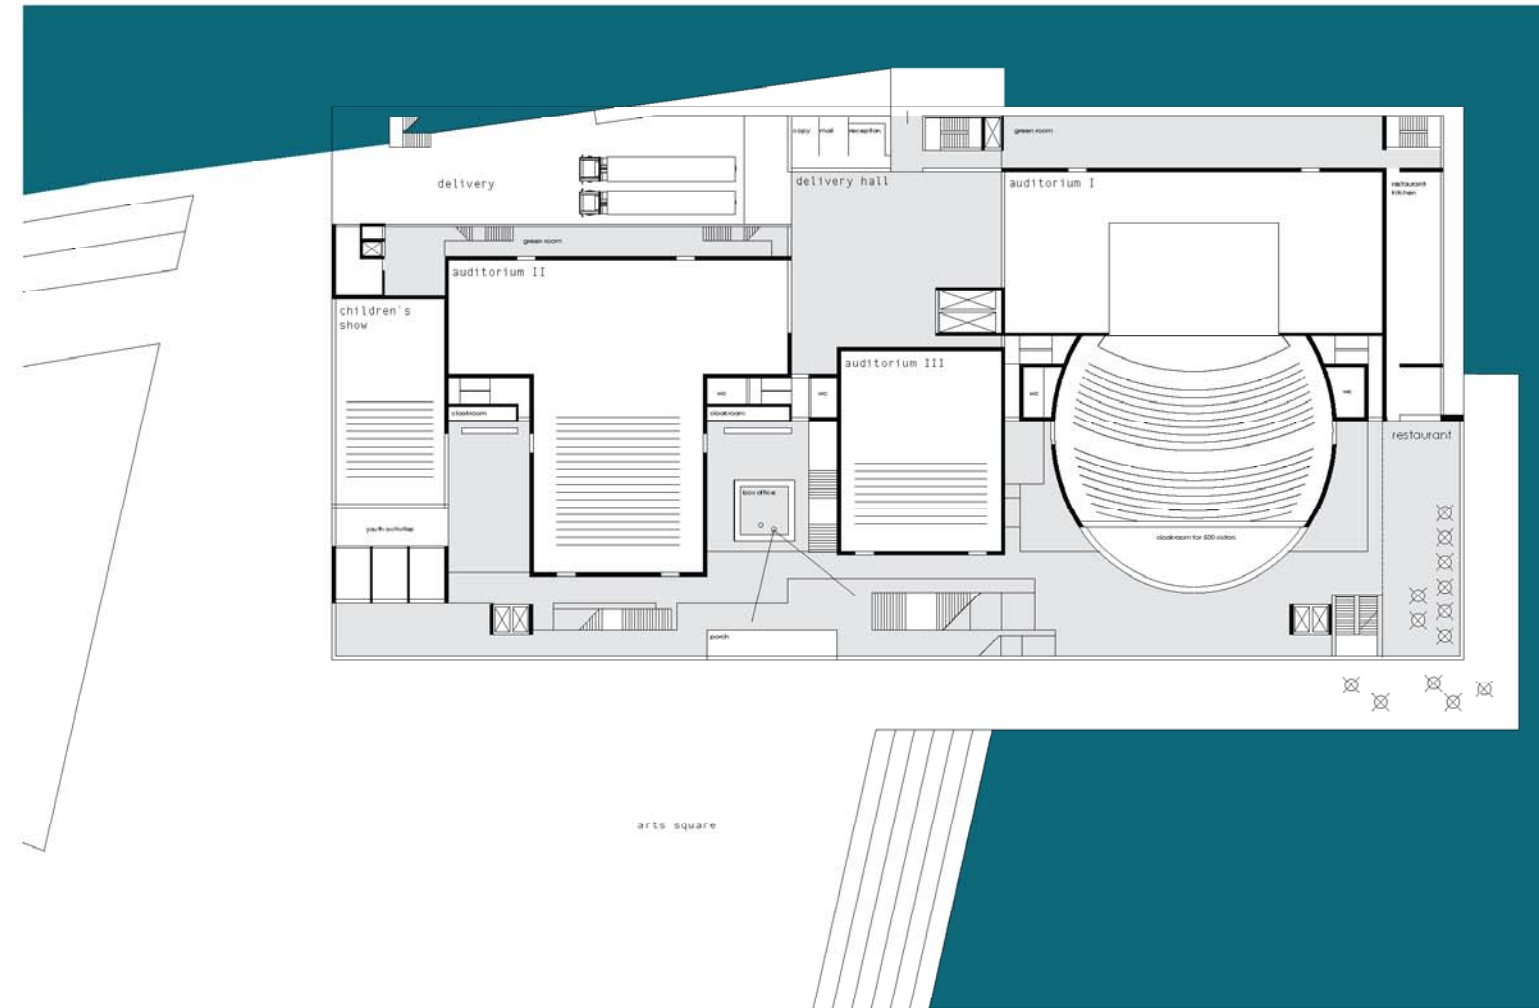

A NEW ARTS CENTRE/THEATRE BUILDING IN SUNDSVALL

M 1:1000

"FACE-TO-FACE"

A NEW ARTS CENTRE/THEATRE BUILDING IN SUNDSVALL

E + 10,875 / + 12,00

E + 7,25 / + 8,55

E + 3,625 / + 5,10

SECTION AUDITORIUM I

SECTION AUDITORIUM III

SECTION AUDITORIUM II

A NEW ARTS CENTRE/THEATRE BUILDING IN SUNDSVALL

NORTH ELEVATION

SOUTH ELEVATION

EAST ELEVATION

WEST ELEVATION

E 0.00

"FACE-TO-FACE"

A NEW ARTS CENTRE/THEATRE BUILDING IN SUNDSVALL

E-3,00

E-3,25

"FACE-TO-FACE"