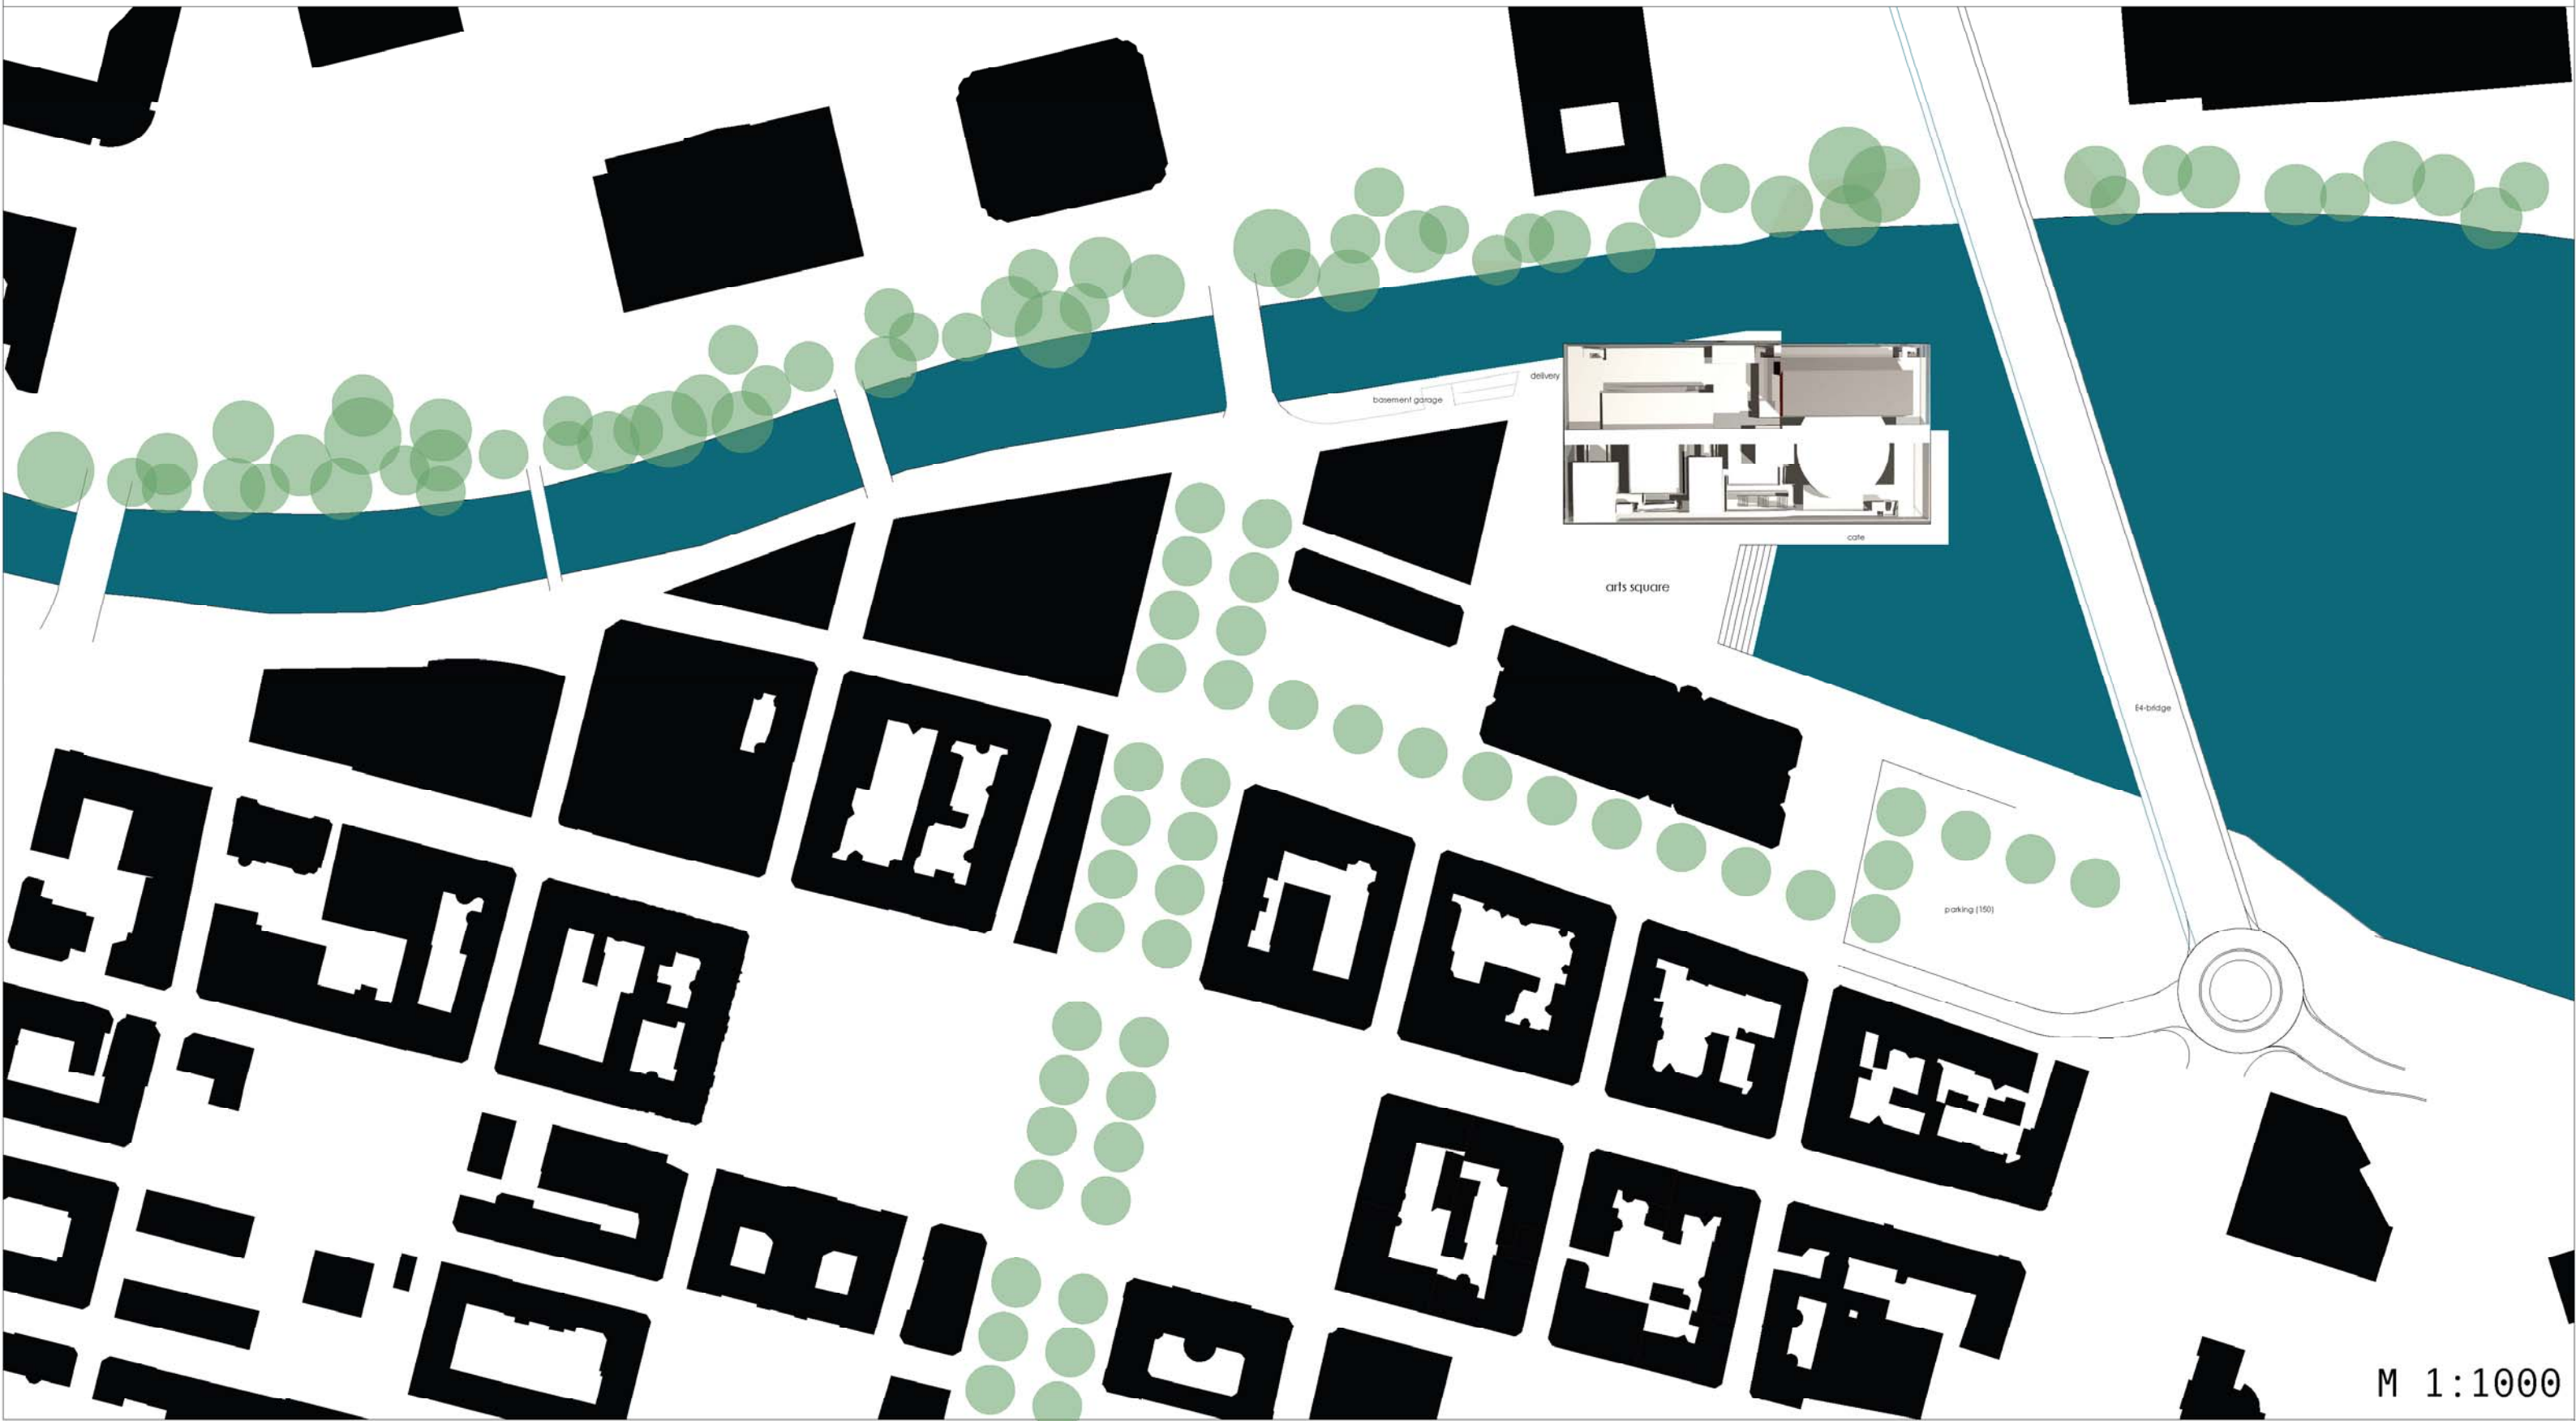

A NEW ARTS CENTRE/THEATRE BUILDING IN SUNDSVALL

M 1:1000

"FACE-TO-FACE"

A NEW ARTS CENTRE/THEATRE BUILDING IN SUNDSVALL

E + 10,875 / + 12,00

E + 7,25 / + 8,55

E + 3,625 / + 5,10

SECTION AUDITORIUM I

SECTION AUDITORIUM III

SECTION AUDITORIUM II

A NEW ARTS CENTRE/THEATRE BUILDING IN SUNDSVALL

NORTH ELEVATION

SOUTH ELEVATION

EAST ELEVATION

WEST ELEVATION

E 0.00

"FACE-TO-FACE"

A NEW ARTS CENTRE/THEATRE BUILDING IN SUNDSVALL

E-3,00

E-3,25

"FACE-TO-FACE"