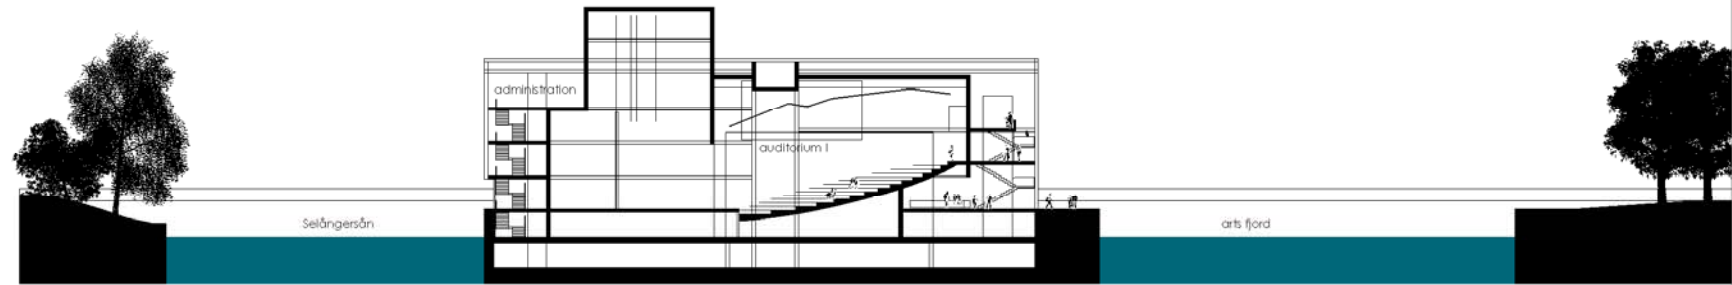

A NEW ARTS CENTRE/THEATRE BUILDING IN SUNDSVALL

M 1:1000

"FACE-TO-FACE"

A NEW ARTS CENTRE/THEATRE BUILDING IN SUNDSVALL

E + 10,875 / + 12,00

E + 7,25 / + 8,55

E + 3,625 / + 5,10

SECTION AUDITORIUM I

"FACE-TO-FACE"

A NEW ARTS CENTRE/THEATRE BUILDING IN SUNDSVALL

E-3,00

E-3,25

"FACE-TO-FACE"