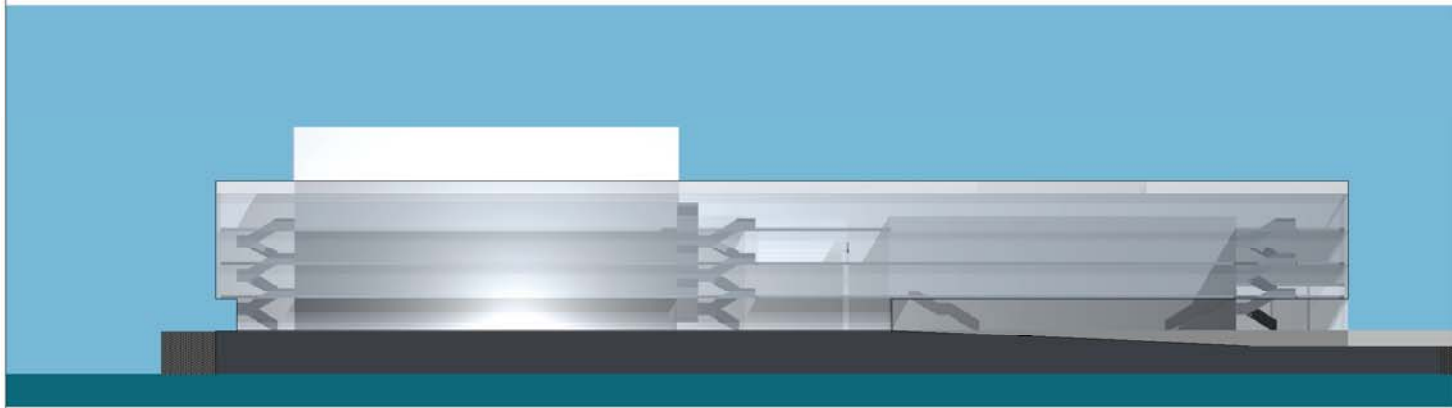

A NEW ARTS CENTRE/THEATRE BUILDING IN SUNDSVALL

M 1:1000

"FACE-TO-FACE"

A NEW ARTS CENTRE/THEATRE BUILDING IN SUNDSVALL

E + 10,875 / + 12,00

E + 7,25 / + 8,55

E + 3,625 / + 5,10

SECTION AUDITORIUM I

SECTION AUDITORIUM III

SECTION AUDITORIUM II

A NEW ARTS CENTRE/THEATRE BUILDING IN SUNDSVALL

NORTH ELEVATION

SOUTH ELEVATION

EAST ELEVATION

WEST ELEVATION

E 0.00

"FACE-TO-FACE"

A NEW ARTS CENTRE/THEATRE BUILDING IN SUNDSVALL

E-3,00

E-3,25

"FACE-TO-FACE"