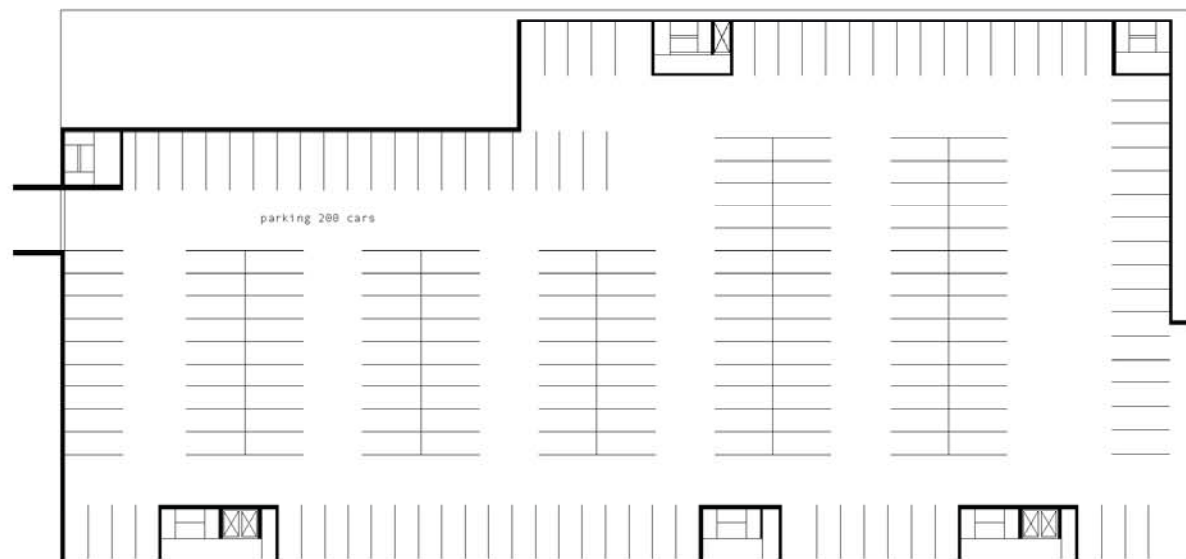

SECTION AUDITORIUM III

SECTION AUDITORIUM II

A NEW ARTS CENTRE/THEATRE BUILDING IN SUNDSVALL

NORTH ELEVATION

SOUTH ELEVATION

EAST ELEVATION

WEST ELEVATION

E 0.00

"FACE-TO-FACE"

A NEW ARTS CENTRE/THEATRE BUILDING IN SUNDSVALL

E-3,00

E-3,25

"FACE-TO-FACE"