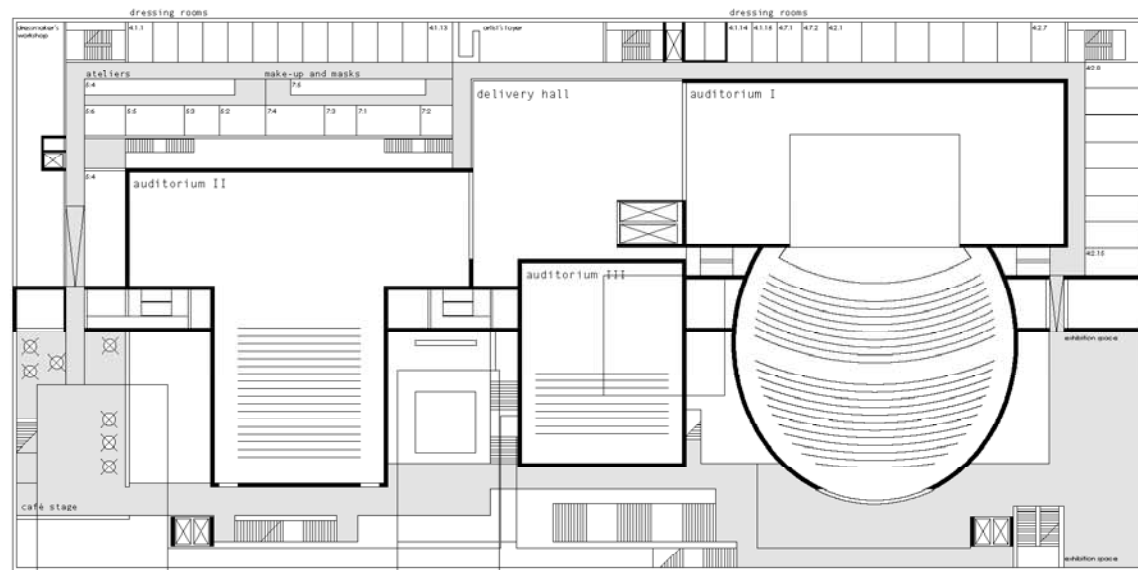

A NEW ARTS CENTRE/THEATRE BUILDING IN SUNDSVALL

M 1:1000

"FACE-TO-FACE"

A NEW ARTS CENTRE/THEATRE BUILDING IN SUNDSVALL

E + 10,875 / + 12,00

E + 7,25 / + 8,55

E + 3,625 / + 5,10

SECTION AUDITORIUM I

SECTION AUDITORIUM III

SECTION AUDITORIUM II

A NEW ARTS CENTRE/THEATRE BUILDING IN SUNDSVALL

NORTH ELEVATION

SOUTH ELEVATION

EAST ELEVATION

WEST ELEVATION

E 0.00

"FACE-TO-FACE"

A NEW ARTS CENTRE/THEATRE BUILDING IN SUNDSVALL

E-3,00

E-3,25

"FACE-TO-FACE"