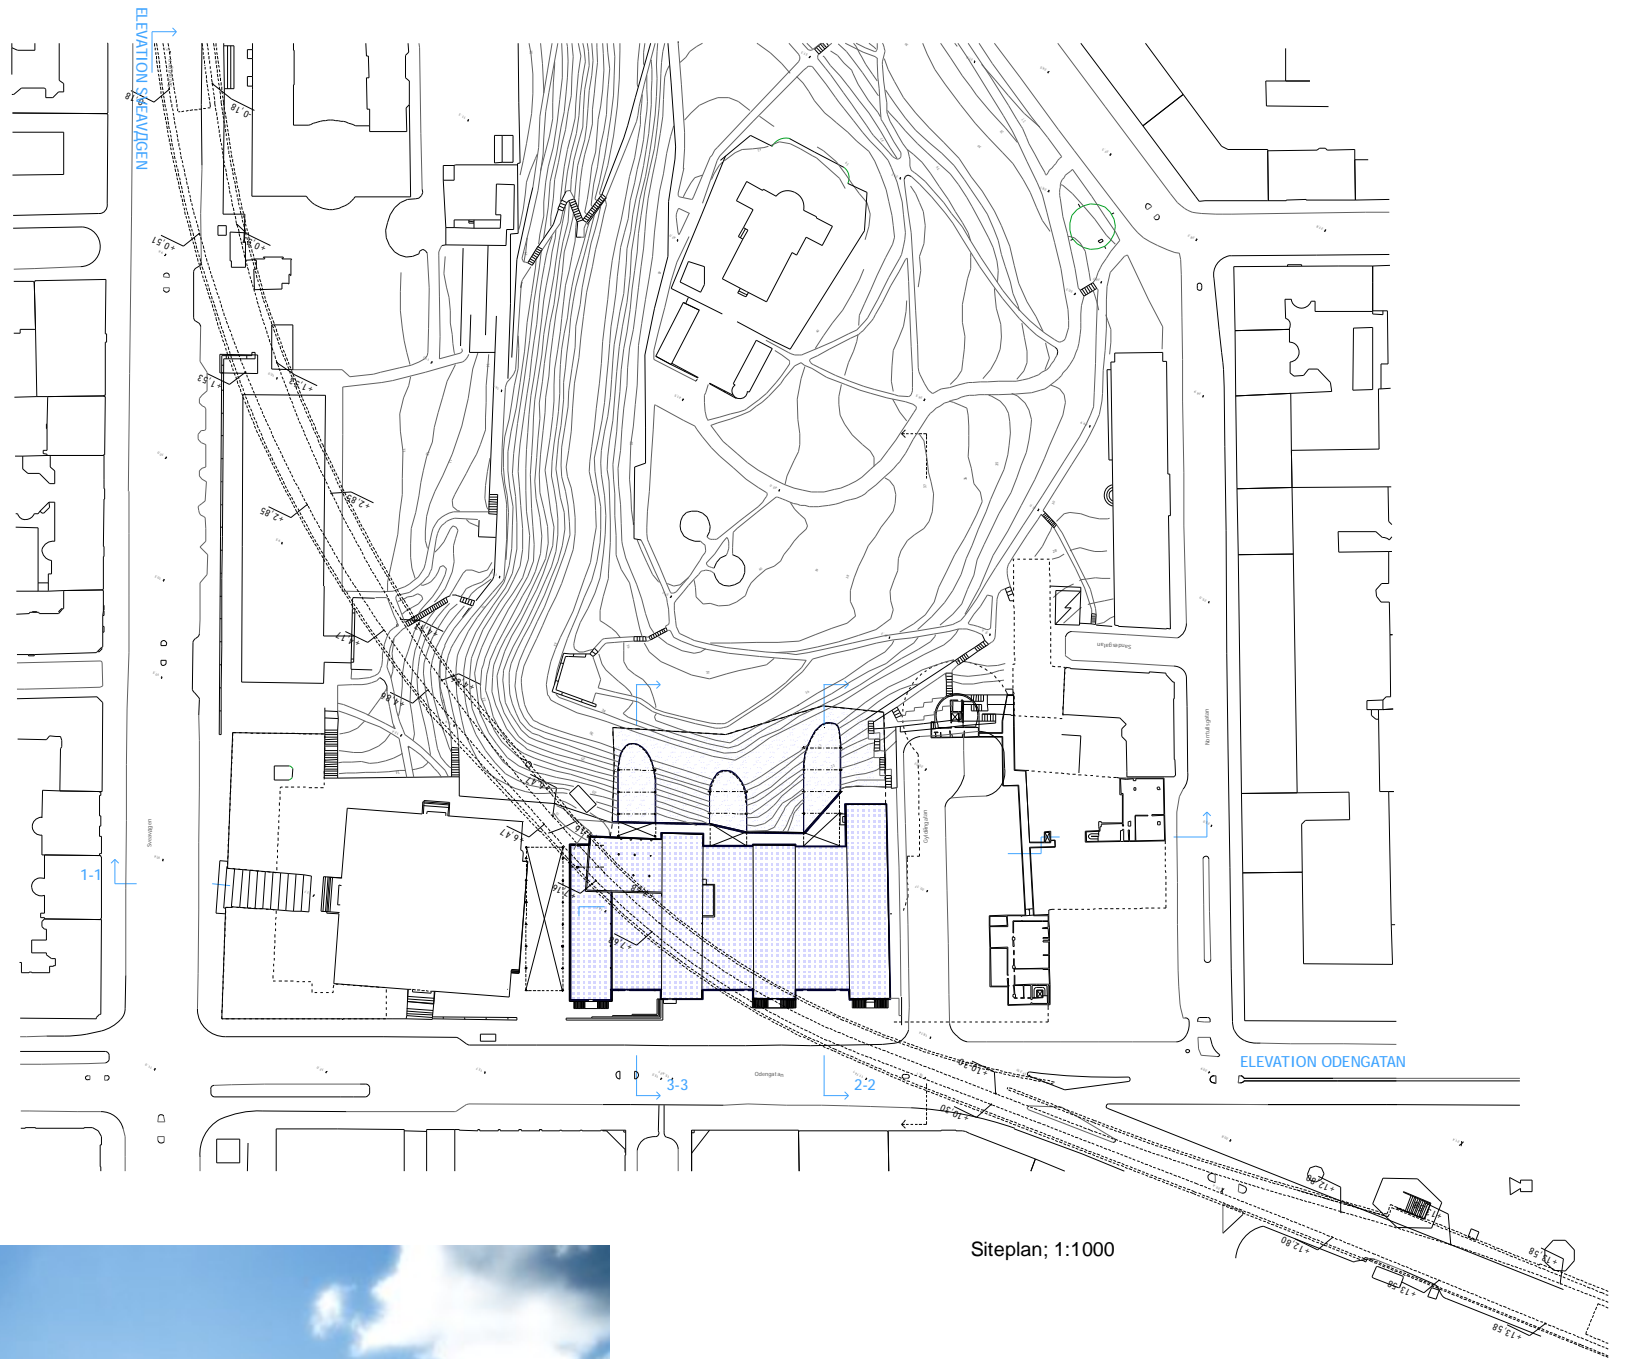

Asplund

Architectural Competition
The Stockholm City Library

Siteplan; 1:1000