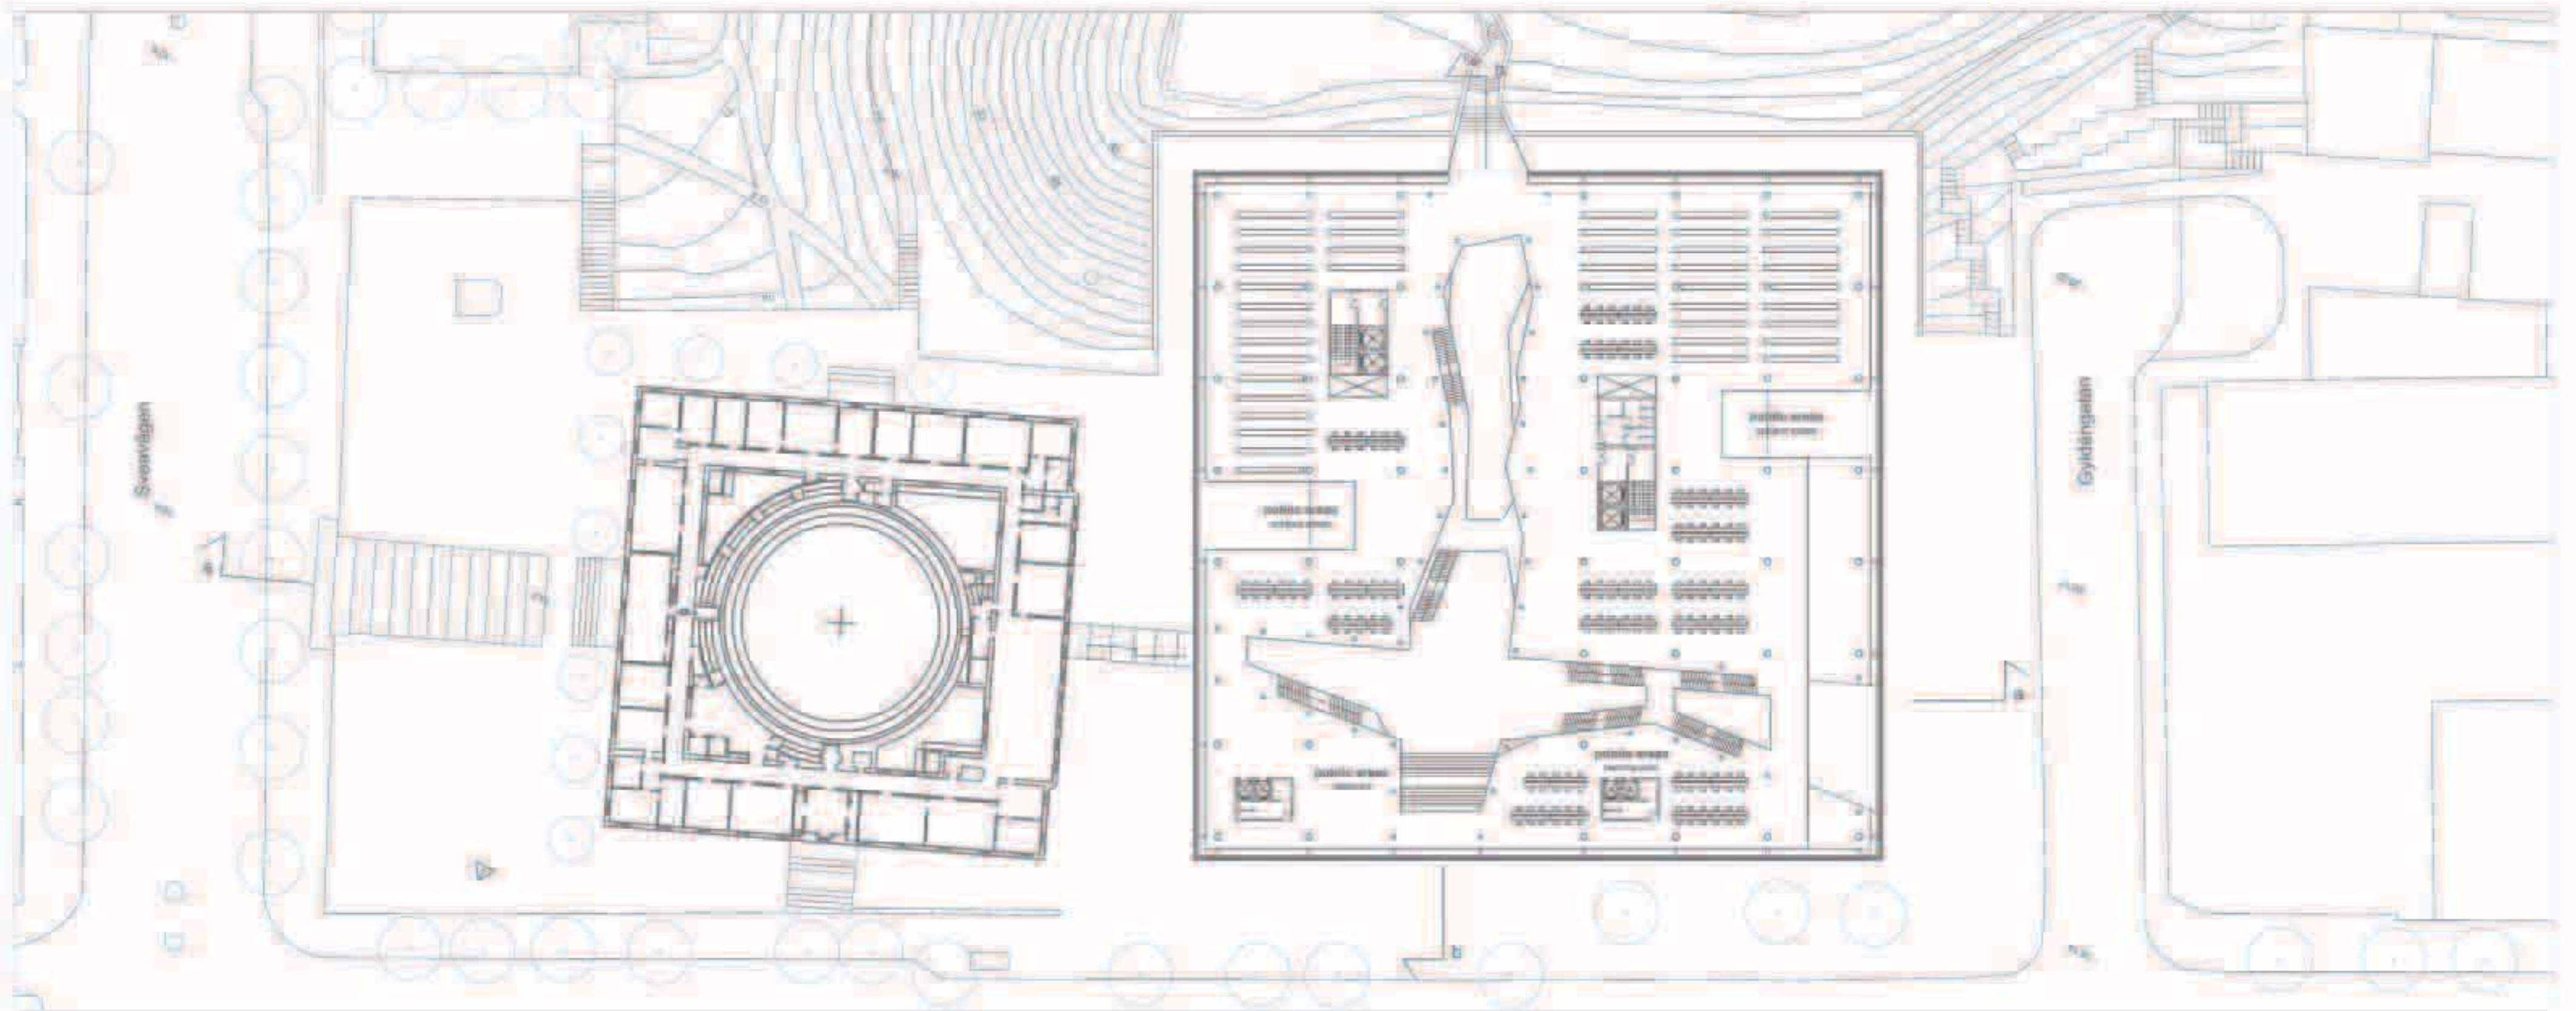

public areas
 school - great open media collection - 3000 m²
 film acts - activated
 entrance 80 m²
 toilets 80 m²

level 2 +22.27

public areas
 school - great open media collection - 2700 m²
 through language - film studies
 entrance 80 m²
 toilets 80 m²

level 1 +18.47

public areas
 school - great open media collection - 3000 m²
 film studies - public and confidential
 entrance 80 m²
 toilets 80 m²

level 0 +14.87

public areas
 school - oriented activities / offices 3615 m²
 entrance 50 m²
 toilets 80 m²

MUA 17625 m² - gross area 20750 m²

elevation sveavägen - 1/500

level 3 +26.07 - 1/500

go to Nature...

section bb - 1/500

2 squares