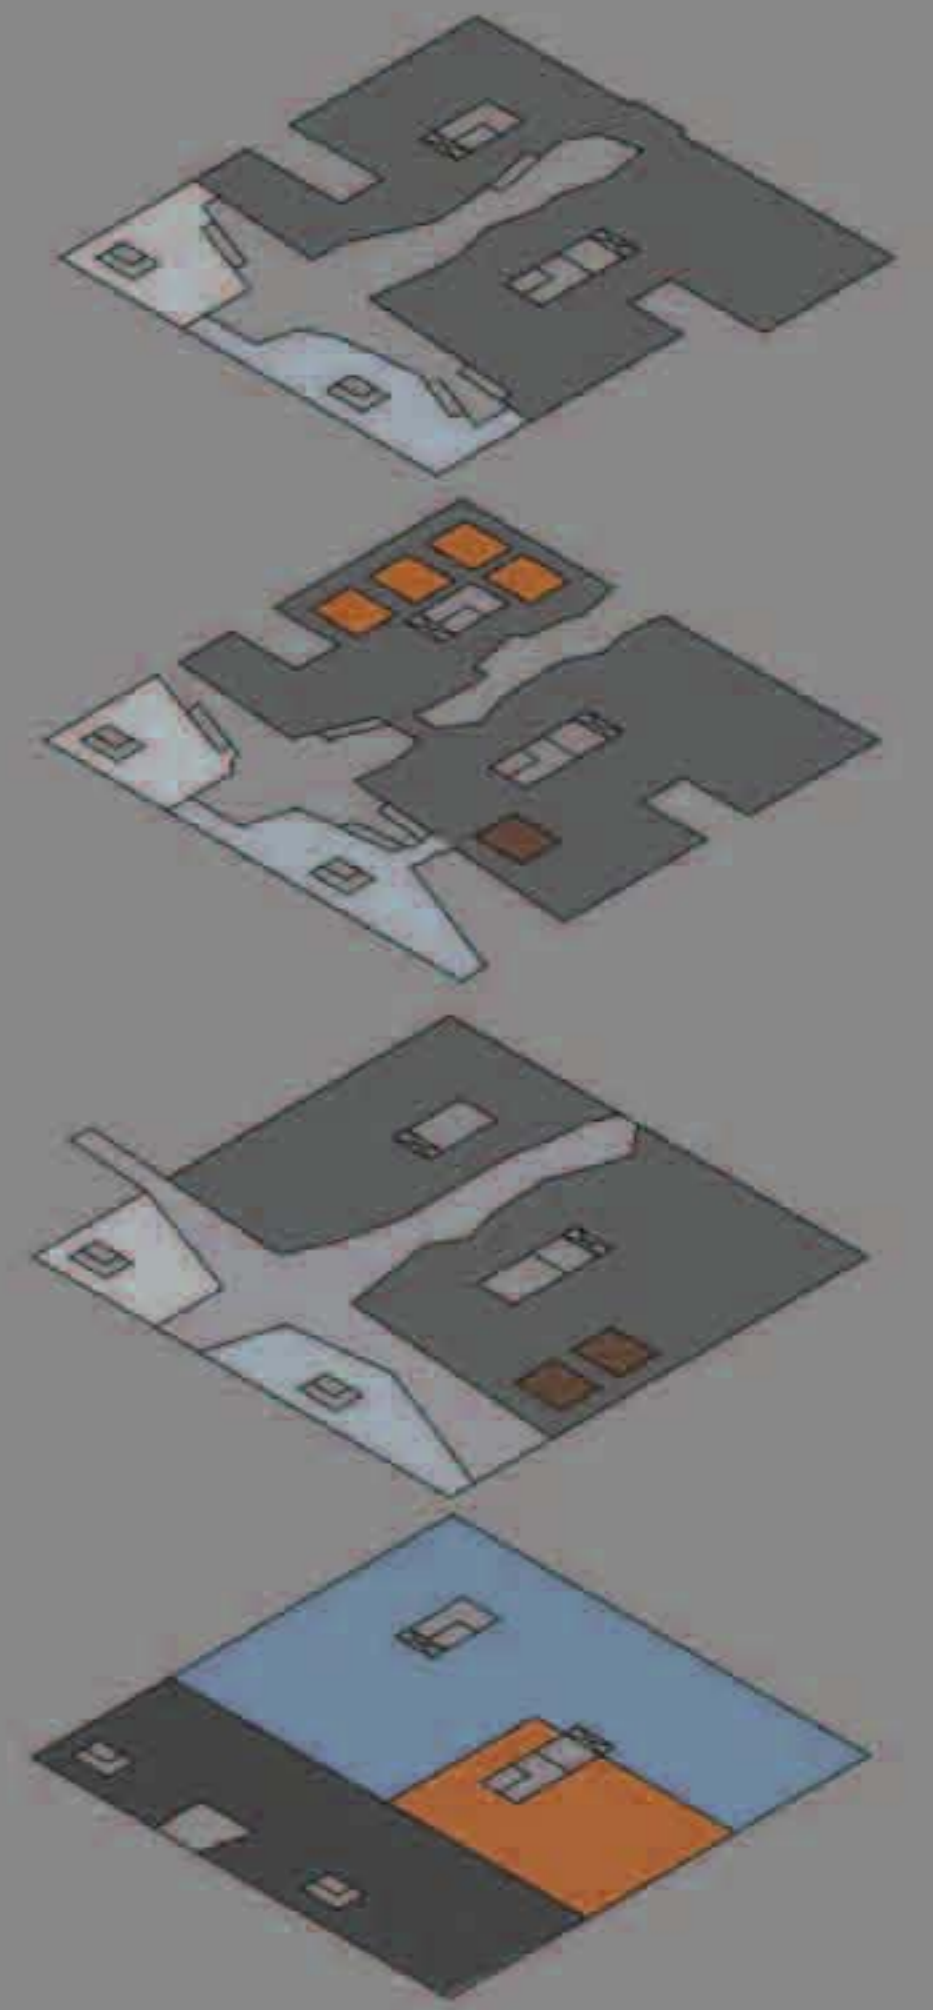

overlapping

siteplan 1/1000

elevation odengatan - 1/500

level 1 +18.47 - 1/500

go to Asplund...

section aa - 1/500

2 squares ■ □

level 3 +26.07

public areas
 school - great open media collection - 3000 m²
 film acts - activated
 entrance 80 m²
 toilets 80 m²

level 2 +22.27

public areas
 school - great open media collection - 2700 m²
 through language - film studies
 entrance 80 m²
 toilets 80 m²

level 1 +18.47

public areas
 school - great open media collection - 3000 m²
 film studies - public and confidential
 entrance 80 m²
 toilets 80 m²

level 0 +14.87

public areas
 school - oriented activities / offices 3615 m²
 entrance 50 m²
 toilets 80 m²

MUA 17625 m² - gross area 20750 m²

elevation sveavägen - 1/500

level 3 +26.07 - 1/500

go to Nature...

section bb - 1/500

2 squares