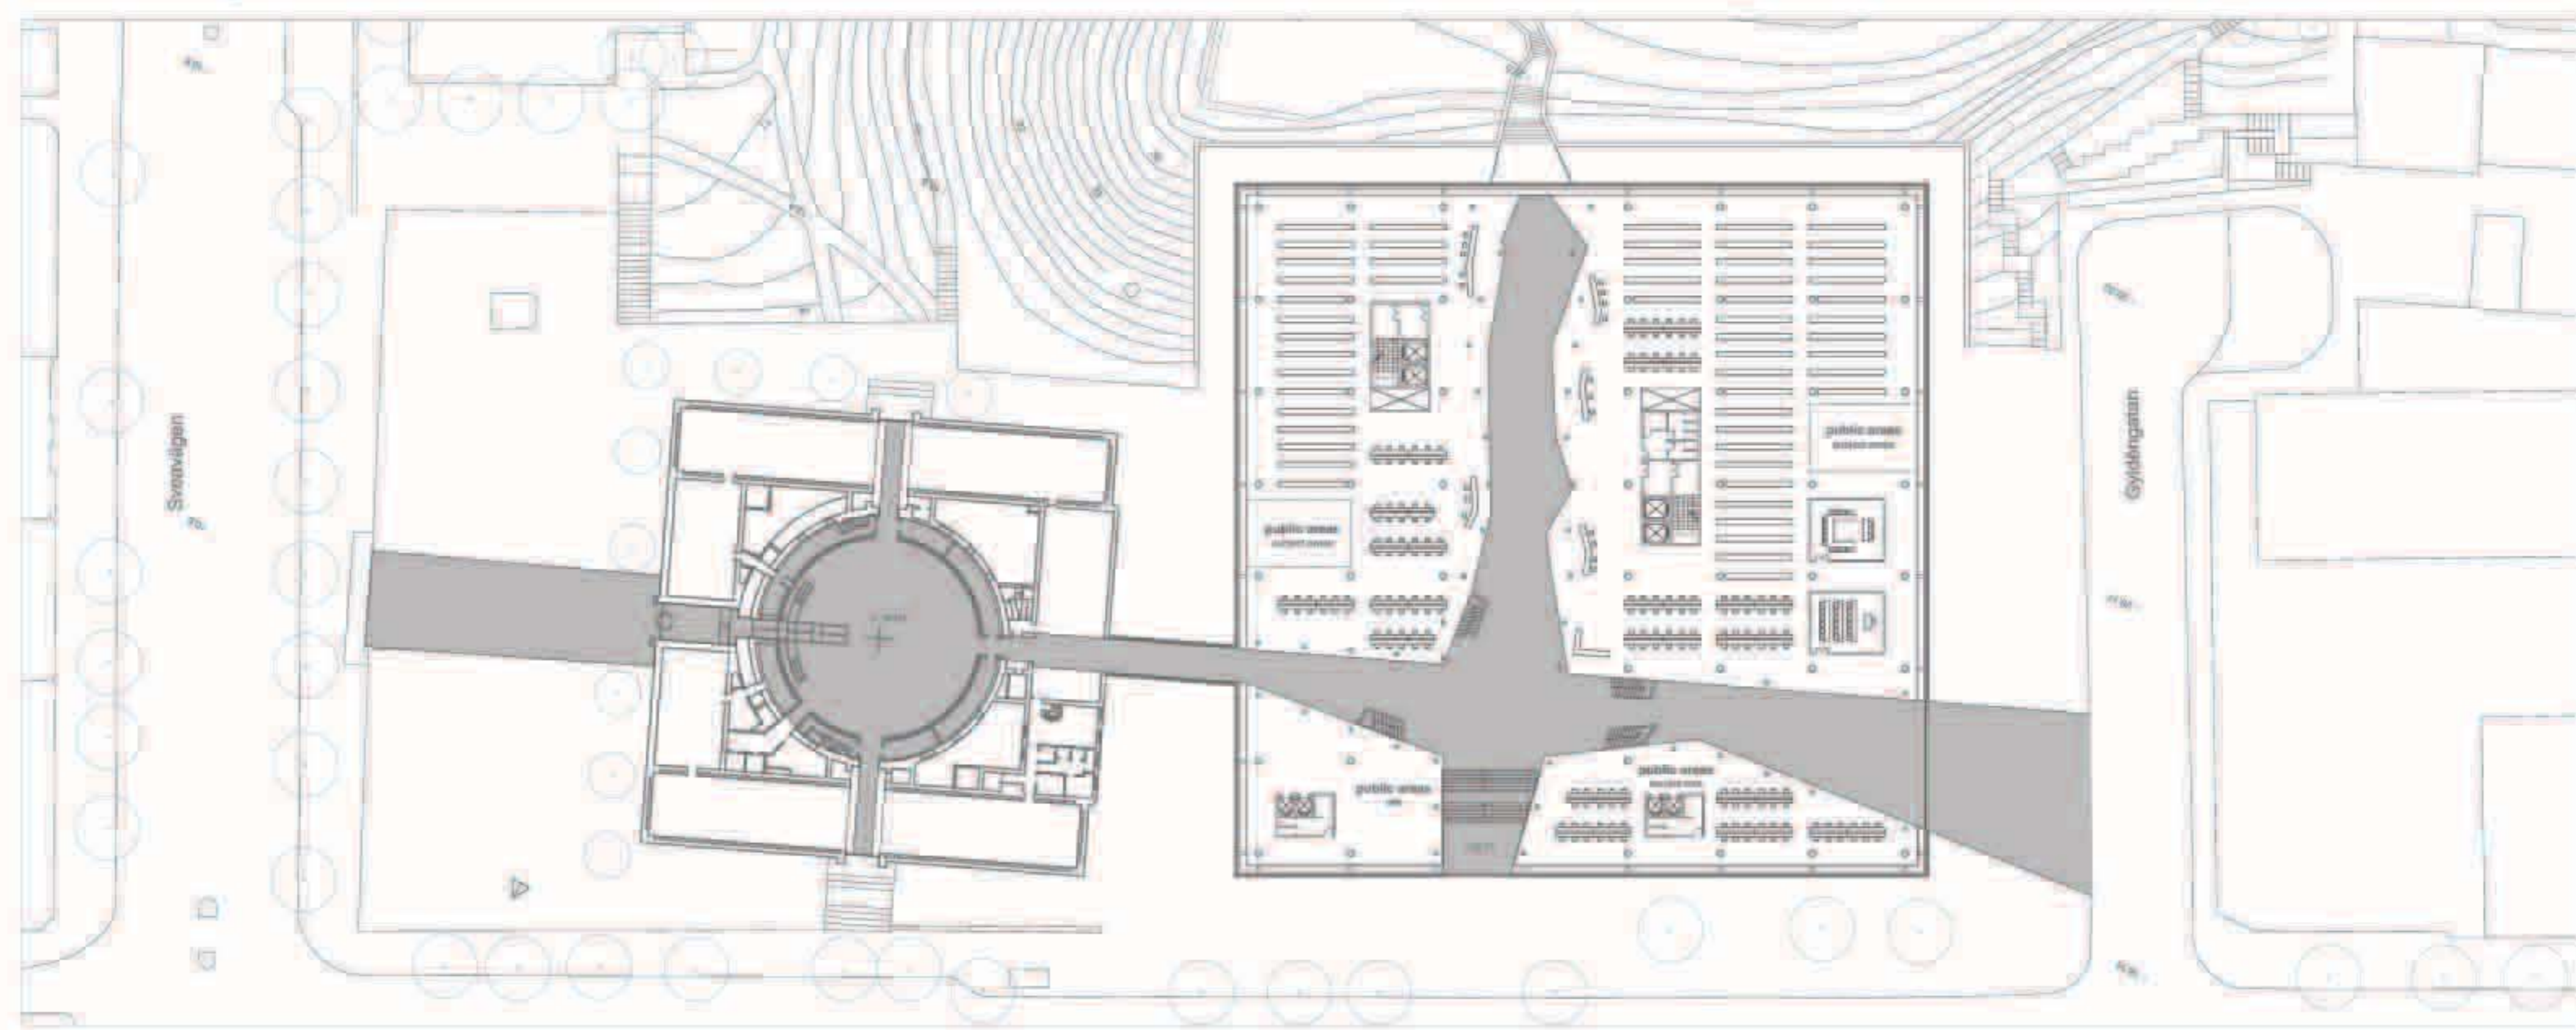

overlapping

siteplan 1/1000

elevation odengatan - 1/500

level 1 +18.47 - 1/500

go to Asplund...

section aa - 1/500

2 squares ■ □

level 3 +26.07

public areas
 school - great open media collection - 3000 m²
 film acts - activated
 entrance 80 m²
 toilets 80 m²

level 2 +22.27

public areas
 school - great open media collection - 2700 m²
 through language - film studies
 entrance 80 m²
 toilets 80 m²

level 1 +18.47

public areas
 school - great open media collection - 3000 m²
 film studies - public and confidential
 entrance 80 m²
 toilets 80 m²

level 0 +14.87

public areas
 school - oriented activities / offices 3615 m²
 entrance 50 m²
 toilets 80 m²

MUA 17625 m² - gross area 20750 m²

elevation sveavägen - 1/500

level 3 +26.07 - 1/500

go to Nature...

section bb - 1/500

2 squares