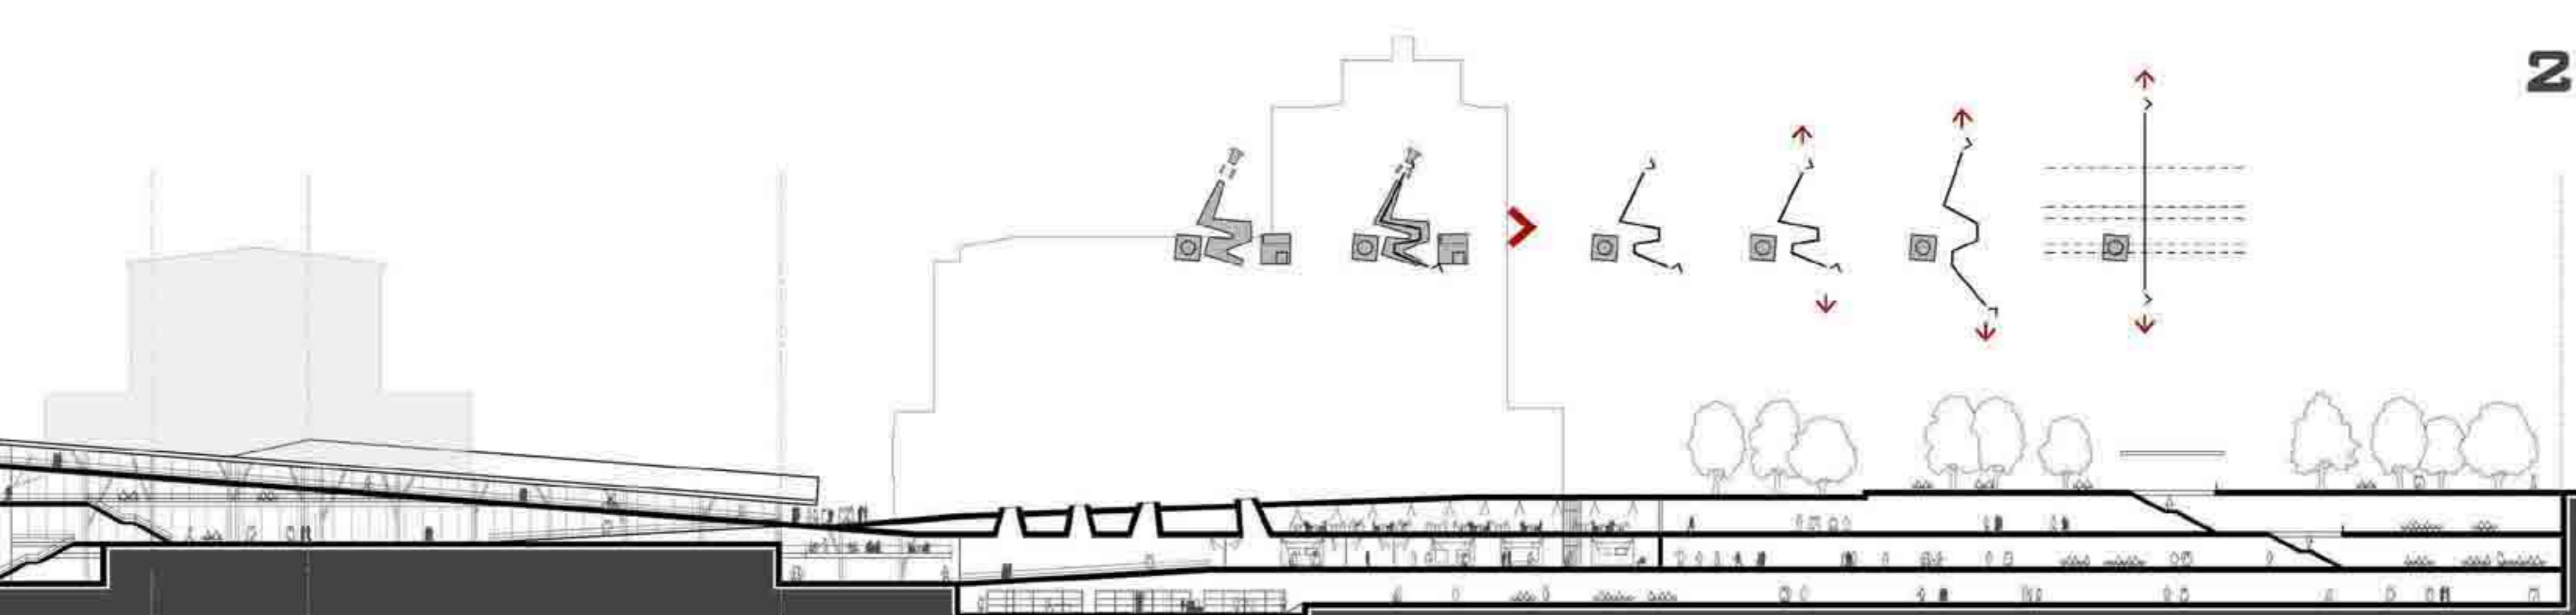

MAIN AREAS	
PUBLIC SPACES	18768M <sup>2</sup>
DEPOSITORIES AND MEDIA MANAGEMENT	2752M <sup>2</sup>
ADMINISTRATION AND STAFF	2055M <sup>2</sup>
THE SWEDISH INSTITUTE OF CHILDREN'S BOOKS	1200M <sup>2</sup>
TOTAL MUA	24775M <sup>2</sup>
TOTAL GROSS AREA	29730M <sup>2</sup>

SITE PLAN 1:1000

SMÅLANDS UNIVERSITETSBIBLIOTEK  
KUNGLIGA TEKNISKA HOGSKOLEN KTH

FACADE FROM SVEALAVAGEN

VIRTUAL SECTION 1:500

SECTION 1:500

PLAN 1:500

FACADE FROM IDENISATAN